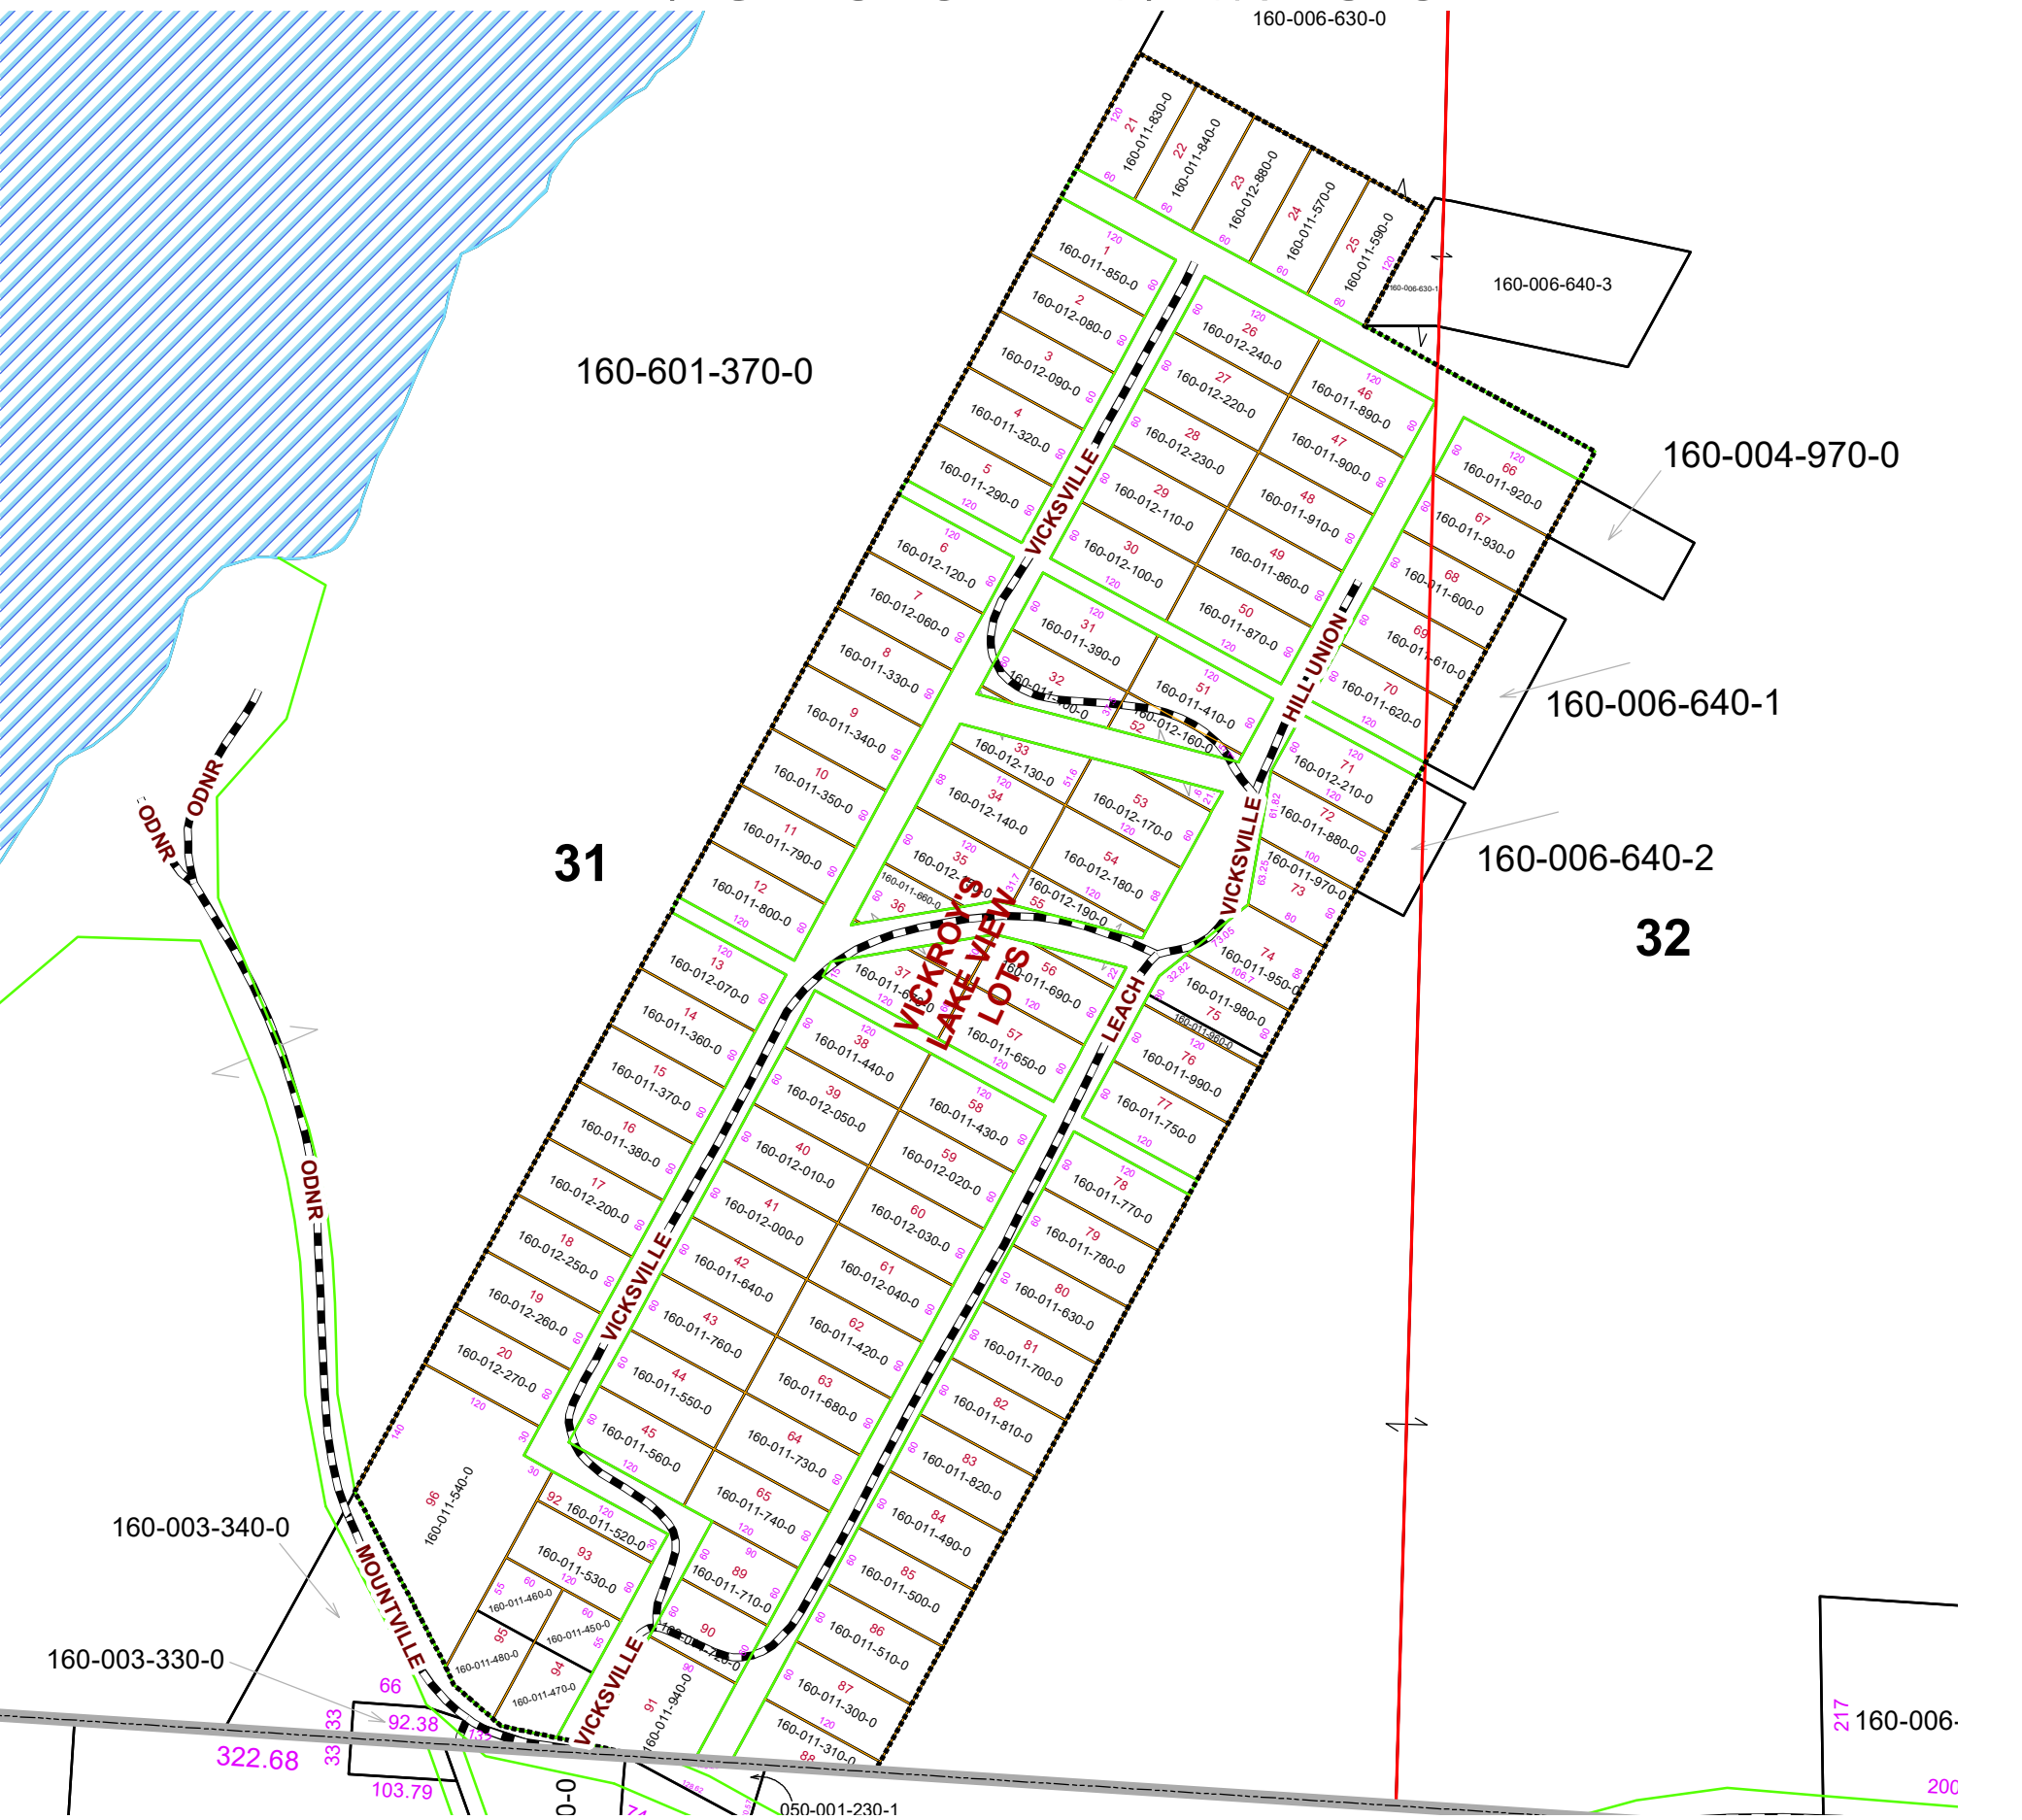

VICKROY'S LAKEVIEW LOTS

UNION TOWNSHIP SECTION 31 R 13 TWP 8 MORGAN COUNTY, OHIO

PIN	Owner	LegalDescr	Acres	VOL	PAGE
160-011-590-0	AAT INVESTMENTS LLC	INLOT 25 VICKROY'S LAKE VIE	0	OR233	2977
160-011-570-0	AAT INVESTMENTS LLC	INLOT 24 VICKROY'S LAKE VIE	0	OR233	2977
160-012-880-0	AAT INVESTMENTS LLC	VICKROY'S LAKE VIEW INLOT 23	0	OR233	2977
160-011-930-0	ACTON LINDA M	INLOT 67 VICKROY'S LAKE VIE	0	OR4	380
160-011-900-0	ACTON LINDA M	INLOT 47 VICKROY'S LAKE VIE	0	OR4	380
160-011-920-0	ACTON LINDA M	INLOT 66 VICKROY'S LAKE VIE	0	OR4	380
160-011-890-0	ACTON LINDA M	INLOT 46 VICKROY'S LAKE VIE	0	OR4	380
160-011-910-0	ACTON LINDA M	INLOT 48 VICKROY'S LAKE VIE	0	OR4	380
160-011-560-0	ANDERSON ALAN R TR	INLOT 45 VICKROY'S LAKE VIE	0	OR224	841
160-011-550-0	ANDERSON ALAN R TR	INLOT 44 VICKROY'S LAKE VIE	0	OR224	841
160-011-640-0	BARRY MATTHEW & ZA	INLOT 42 VICKROY'S LAKE VIE	0	OR209	1675
160-011-350-0	BAUMANN KEVIN E & KE	INLOT 10 VICKROY'S LAKE VIE	0	OR205	1617
160-011-340-0	BAUMANN KEVIN E & KE	INLOT 9 VICKROY'S LAKE VIEW	0	OR205	1617
160-011-330-0	BAUMANN KEVIN E & KE	INLOT 8 VICKROY'S LAKE VIEW	0	OR205	1617
160-012-060-0	BAUMANN MARY S TOD	INLOT 7 VICKROY'S LAKE VIEW	0	OR231	4698
160-012-040-0	BOLINGER MATTHEW	INLOT 61 VICKROY'S LAKE VIE	0	OR67	227
160-012-030-0	BOLINGER MATTHEW	INLOT 60 VICKROY'S LAKE VIE	0	OR67	227
160-012-000-0	BOLINGER MATTHEW	INLOT 41 VICKROY'S LAKE VIE	0	OR67	227
160-012-020-0	BOLINGER MATTHEW	INLOT 59 VICKROY'S LAKE VIE	0	OR67	227
160-012-010-0	BOLINGER MATTHEW	INLOT 40 VICKROY'S LAKE VIE	0	OR67	227
160-012-050-0	BOLINGER MATTHEW	INLOT 39 VICKROY'S LAKE VIE	0	OR67	227
160-011-420-0	CONGROVE DELBERT &	INLOT 62 VICKROY'S LAKE VIE	0	OR221	2173
160-012-270-0	CONROY JEFFREY A	INLOT 20 VICKROY'S LAKE VIE	0	OR234	5203
160-012-260-0	CONROY JEFFREY A	INLOT 19 VICKROY'S LAKE VIE	0	OR234	5203
160-012-250-0	CONROY JEFFREY A	INLOT 18 VICKROY'S LAKE VIE	0	OR234	5203
160-011-680-0	DADDARIO DENNIS J	INLOT 63 VICKROY'S LAKE VIE	0	OR47	479
160-012-190-0	DRAIN ROBERT L & SHA	INLOT 55 VICKROY'S LAKE VIE	0		
160-012-150-0	DRAIN ROBERT L & SHA	INLOT 35 VICKROY'S LAKE VIE	0		
160-012-180-0	DRAIN ROBERT L & SHA	INLOT 54 VICKROY'S LAKE VIE	0	D.V 192	345
160-012-160-0	DRAIN ROBERT L & SHA	INLOT 52 VICKROY'S LAKE VIE	0	D.V 192	345
160-012-170-0	DRAIN ROBERT L & SHA	INLOT 53 VICKROY'S LAKE VIE	0	D.V 192	345
160-012-140-0	DRAIN ROBERT L & SHA	INLOT 34 VICKROY'S LAKE VIE	0	D.V 192	345
160-012-130-0	DRAIN ROBERT L & SHA	INLOT 33 VICKROY'S LAKE VIE	0	D.V 192	345
160-011-650-0	FULTON KAREY & JOEL	INLOT 57 VICKROY'S LAKE VIE	0	OR215	3013
160-011-670-0	FULTON KAREY & JOEL	INLOT 37 VICKROY'S LAKE VIE	0	OR215	3013
160-011-660-0	FULTON KAREY & JOEL	INLOT 36 VICKROY'S LAKE VIE	0	OR215	3013
160-006-630-1	GOLDEN JEREMY R & B	R13 T8 S31 SD55	0.104	OR234	3193
160-011-310-0	GOODWIN GREG W	INLOT 88 VICKROY'S LAKE VIE	0	D.V 196	687
160-011-300-0	GOODWIN GREG W	INLOT 87 VICKROY'S LAKE VIE	0	D.V 161	327
160-011-760-0	GREER BURLEY D	INLOT 43 VICKROY'S LAKE VIE	0	OR65	145
160-012-200-0	HARCHICK GEORGE J &	INLOT 17 VICKROY'S LAKE VIE	0	OR232	1274
160-011-690-0	HARRIS DAWN	INLOT 56 VICKROY'S LAKE VIE	0	OR236	429
160-011-410-0	HUFFMAN MICHAEL D &	INLOT 51 VICKROY'S LAKE VIE	0	OR233	1807
160-011-400-0	HUFFMAN MICHAEL D &	INLOT 32 VICKROY'S LAKE VIE	0	OR233	1807
160-011-390-0	HUFFMAN MICHAEL D &	INLOT 31 VICKROY'S LAKE VIE	0	OR33	1807
160-011-380-0	HUFFMAN MICHAEL D &	INLOT 16 VICKROY'S LAKE VIE	0	OR235	1229