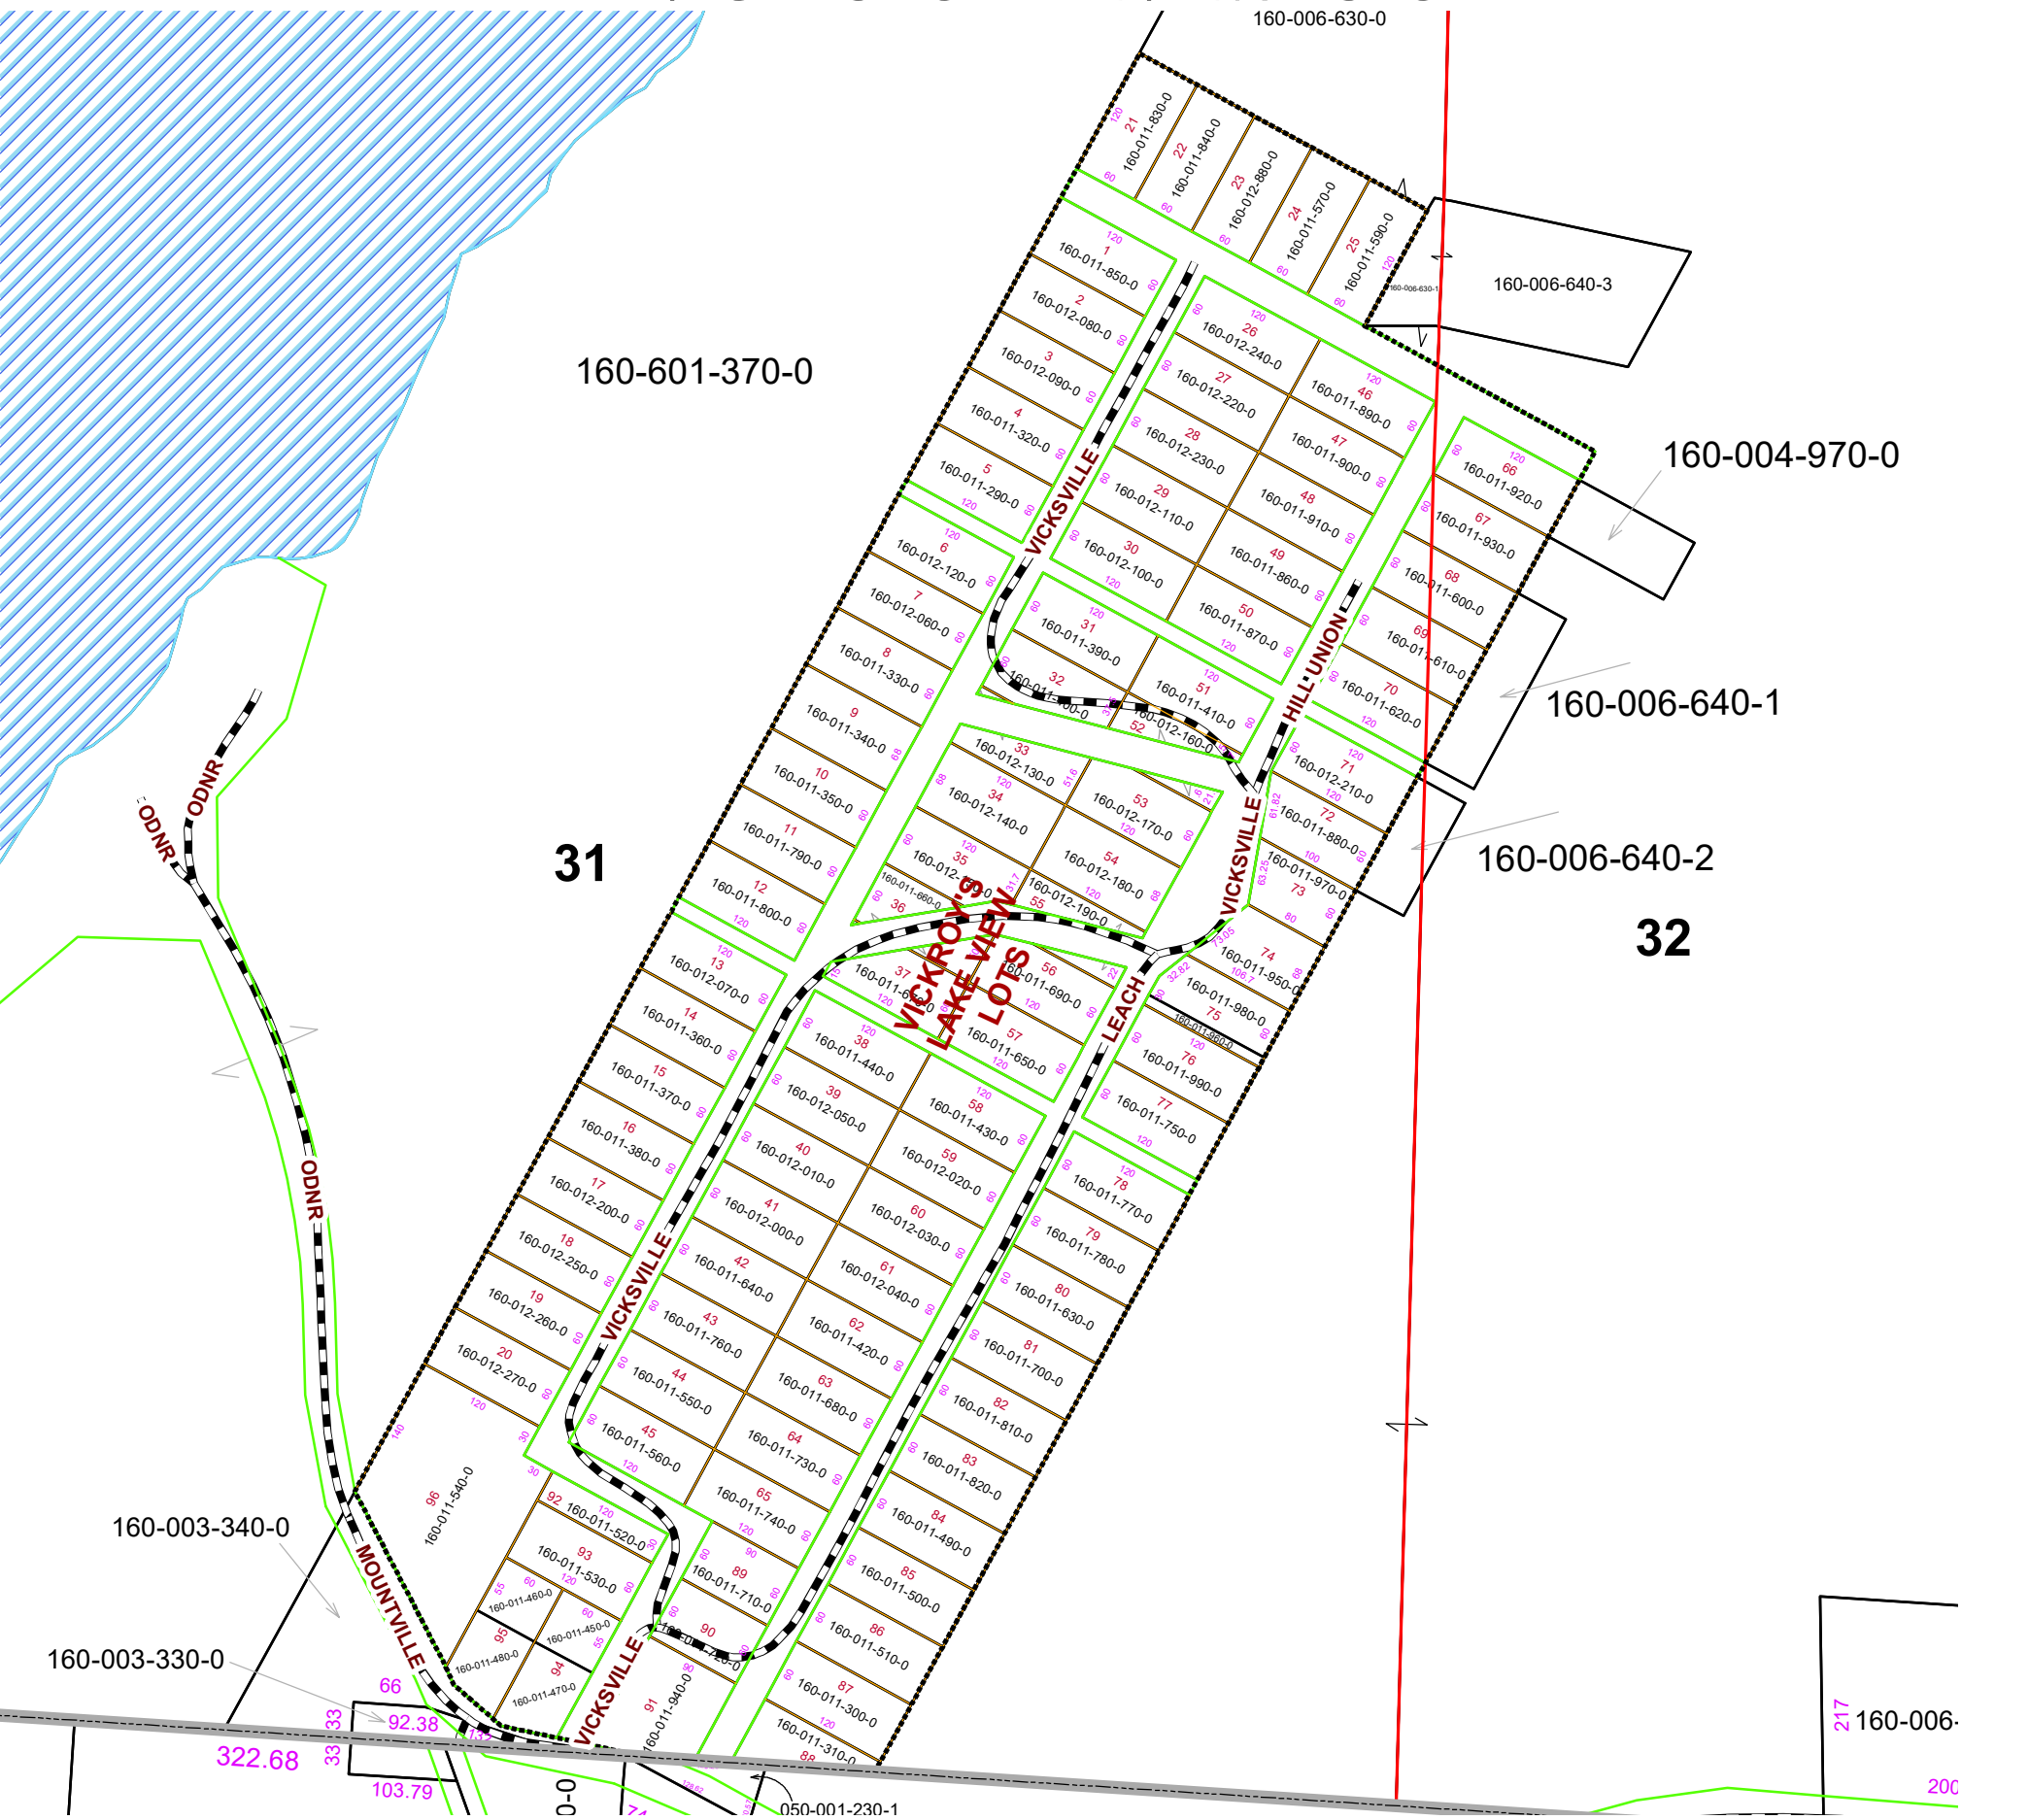

Boundaries	
	Hydro
	Section
	Roads
	Lot
	Township
	County
	Parcel
	ROW

Disclaimer: The information that these maps contains is for reference purposes only. Please bring any erros to the attention of the Engineer's Office staff. Thank you

VICKROY'S LAKEVIEW LOTS

UNION TOWNSHIP SECTION 31 R 13 TWP 8 MORGAN COUNTY, OHIO

PIN	Owner	LegalDescr	Acres	VOL	PAGE
160-012-070-0	VIZEDOM DAVID S & PA	INLOT 13 VICKROY'S LAKE VIE	0	OR49	279
160-011-940-0	WILSON GLEN RAYMON	INLOT 91 VICKROY'S LAKE VIE	0	OR218	3409
160-011-700-0	WOODSON NANCY E TR	INLOT 81 VICKROY'S LAKE VIE	0	OR206	819
160-011-630-0	WOODSON NANCY E TR	INLOT 80 VICKROY'S LAKE VIE	0	OR206	819
160-012-230-0	WORKMAN OMAR E JR	INLOT 28 VICKROY'S LAKE VIE	0	OR229	2389
160-012-220-0	WORKMAN OMAR E JR	INLOT 27 VICKROY'S LAKE VIE	0	OR229	2389
160-012-240-0	WORKMAN OMAR E JR	INLOT 26 VICKROY'S LAKE VIE	0	OR229	2389
160-011-870-0	YOUNG LEO A	INLOT 50 VICKROY'S LAKE VIE	0	OR96	54
160-011-860-0	YOUNG LEO A	INLOT 49 VICKROY'S LAKE VIE	0	OR96	54